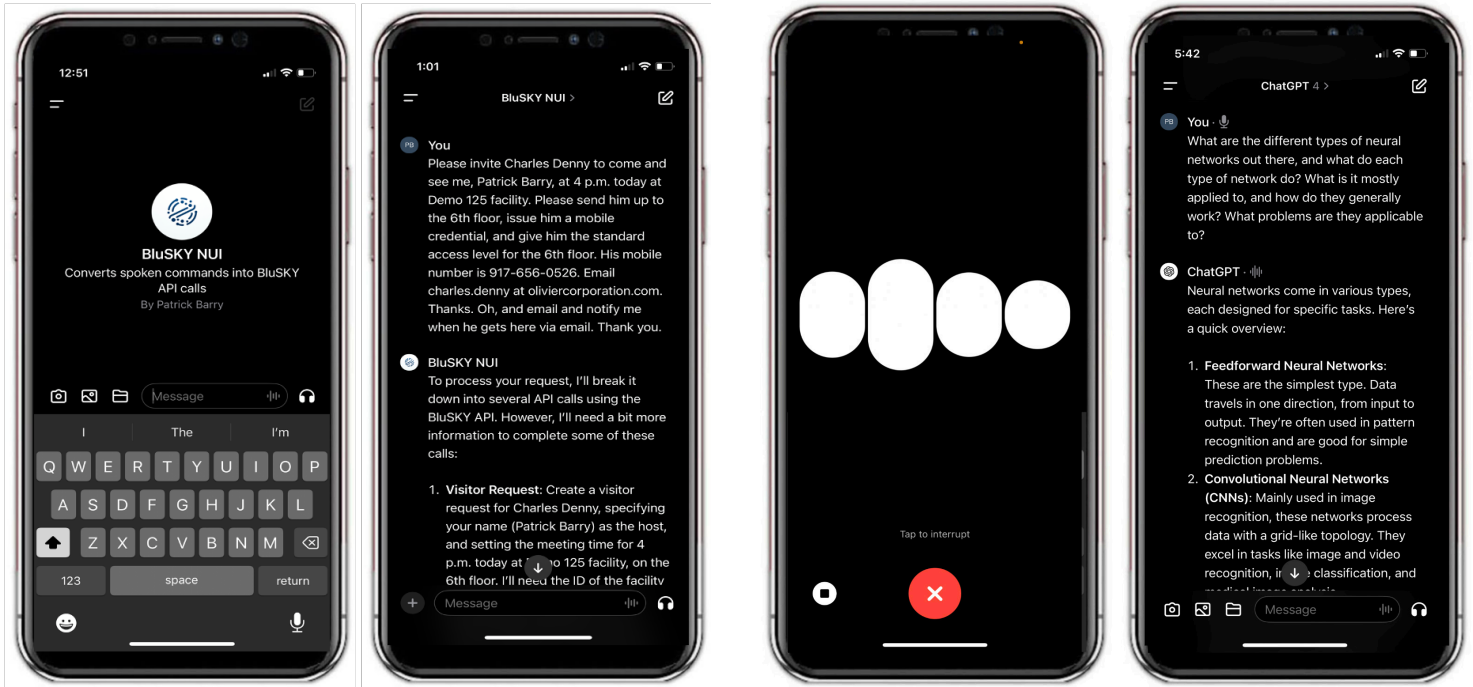

Real-Time Monitoring and System Optimization

Stay ahead of the curve with the Building Oracle's monitoring and system health capabilities. It not only watches over your building's vital signs but also fine-tunes configurations for optimal performance. This continuous oversight and adjustment mean your building operates at peak efficiency, adapting to evolving demands seamlessly.

Empowering Command Control

Imagine the convenience of managing your building with simple voice or text commands. The Building Oracle makes this possible, offering a direct line to adding visitors, altering access permissions, and overseeing various building systems. It's like having a personal assistant for your building, available anytime, at your command.

The Building Oracle by BluBØX is more than an innovation; it's a revolution in building management, designed with the future in mind. Embrace the intelligence, intuition, and insight of the Building Oracle and redefine what's possible for your building's operations and experiences.

BluBØX: Security Re-Imagined

www.blub0x.com

e. info@blub0x.com

p. (844) 425-8209

FOLLOW US ON

BluBØX Security, Inc. is a manufacturer and service provider of web-cloud based physical security products. Its BluSKY service delivers enterprise class unified access control, alarm management, video surveillance, biometrics and visitor management on any device, anywhere, any time. Its BluCHIP open hardware platform provides industry standard components and a proprietary line of fully integrated multi-factor, multi-biometric Person Readers.