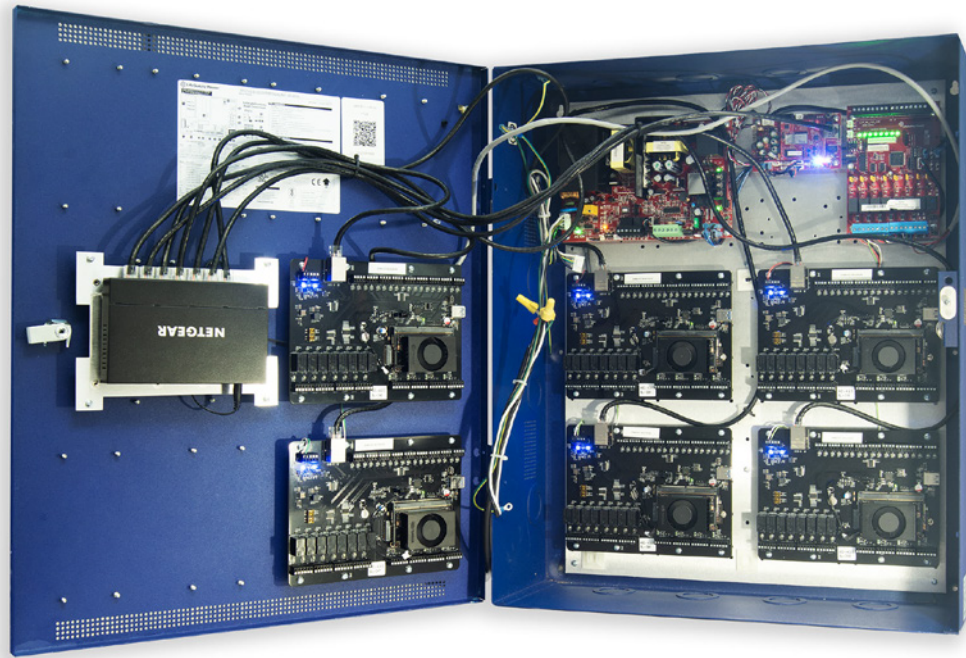

The Case for GPU Based Video and Access Control Hardware Replacing Computer Based NVRs

Achieving Security 5.0 with AI Controllers

Client Overview: Struggling with an outdated and overburdened security system, our client faced significant challenges. Their 11-year-old Network Video Recorder (NVR) was managing 84 cameras, well beyond its recommended capacity of 64. This led to intermittent performance issues and concerns about the reliability and future scalability of their security infrastructure.

Challenges:

- Intermittent Performance:** The aging NVR was failing to provide consistent performance, crucial for effective security monitoring.
- Aged Infrastructure:** Being over a decade old, the NVR was showing signs of wear and tear, impacting its functionality.
- Overtaxed Capacity:** The system was handling 20 cameras more than its intended capacity, straining its capabilities and risking security integrity.

The BluBØX Solution:

BluBØX stepped in with a tailor-made solution - the BluBØX AI Controller Kit. This innovative kit includes 6 AIC Controllers, each equipped with 12 advanced capabilities. Designed to support up to 96 cameras, it not only resolved the immediate overcapacity issue but also provided room for future expansion.

Key Features:

- **Support for 96 Cameras:** Significantly more than the existing system, allowing for scalability and growth.
- **Advanced Capabilities:** Each controller combines 12 major functionalities, offering unparalleled operational efficiency.
- **Real-Time Analytics and Cloud Streaming:** Enhanced data processing and management, ensuring swift, real-time security responses.