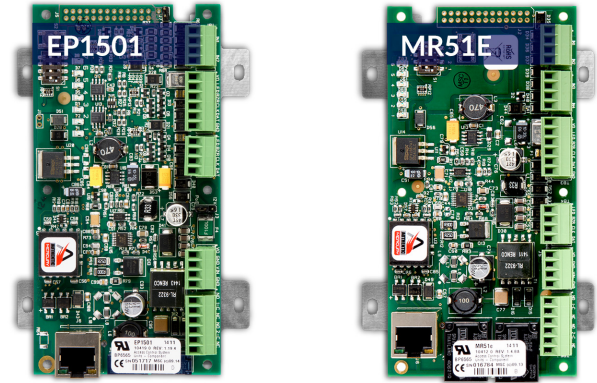

BluCHIP 1501E-2R/6I/4O

Mercury EP1501 Edge Solution Two Reader/Six Input/Four Output System for Two Doors

The BluCHIP 1501E-2R/6I/4O is a unified Edge Solution Two Reader/Six Input/Four Output System for Two Doors. The kit requires PoE or external 12VDC. It includes a Mercury EP1501 and a Mercury MR51e board only.

Kit Includes

MFG Part #	BluBOX Order #	QTY	Description
EP1501	120-1000	1	Mercury EP1501: One Door DB Controller Ethernet PoE/12V
MR51e	120-2400	1	Mercury MR51e: One Door Controller Ethernet PoE/12V

Ordering Information

BluBOX Order #	Description
751-2000	Mercury EP1501 Edge Solution Two Reader/Six Input/Four Output System for Two Doors

BluBOX: Security Re-Imagined

www.blub0x.com

e. info@blub0x.com

p. (844) 425-8209

FOLLOW US ON